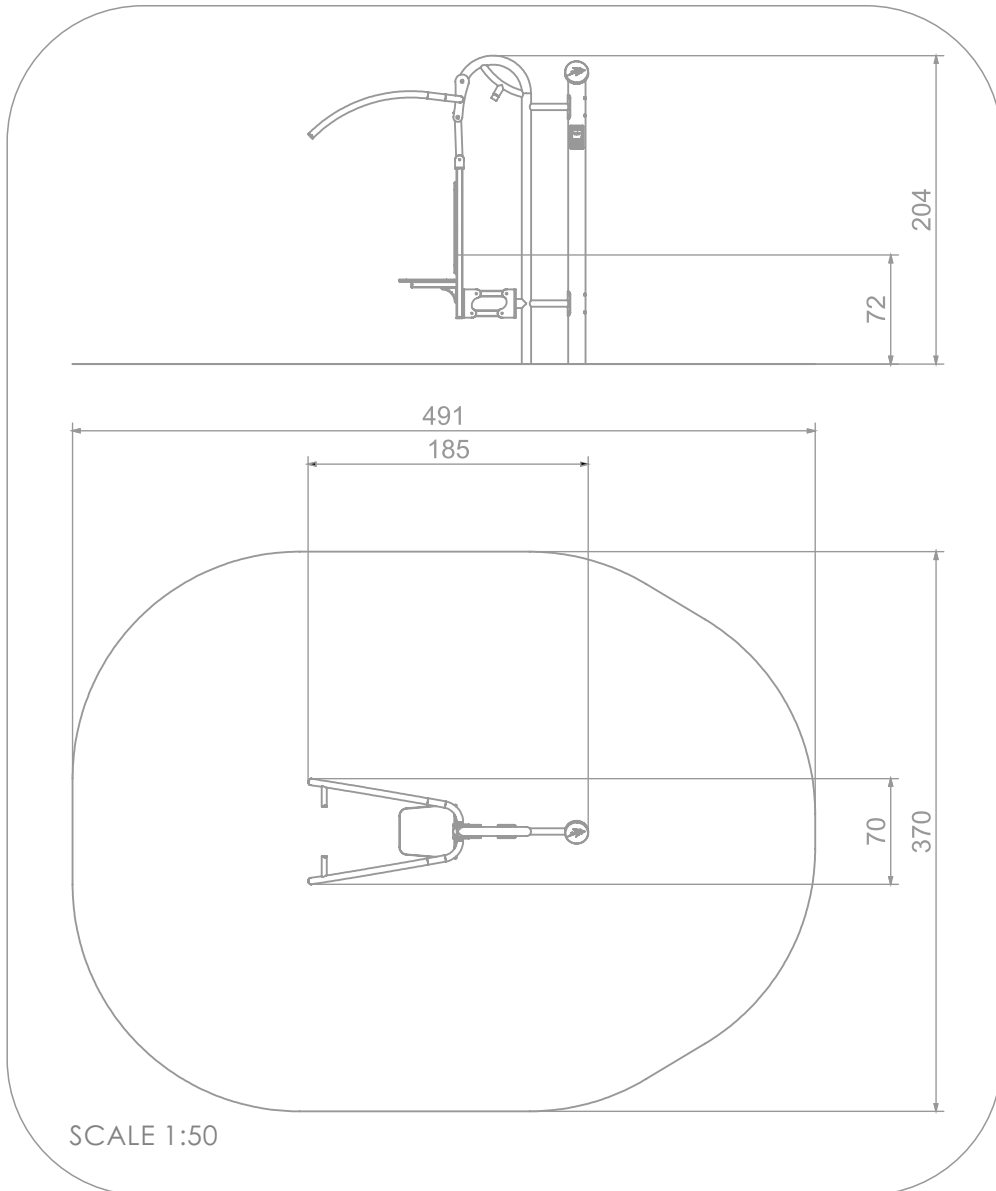

## INFORMATION ABOUT THE PRODUCT

Dimensions	185 x 70 cm
Safety zone	491 x 370 cm
Safety zone area	16 m <sup>2</sup>
Overall height	204 cm
Free fall height	72 cm
Product complies with PN-EN 16630:2015	YES
Availability of spare parts	YES

### MATERIALS:

<p>SOLID CONSTRUCTION MADE OF BLACK STEEL S235JR, CLEANED IN THE SANDBLASTING PROCESS</p>	<p>PLATES MADE OF COLOURFUL TRIPLE LAYERED POLYETHYLENE HDPE 15 MM</p>	<p>SELF-ALIGNING ROLLER BEARINGS</p>
		
<p>PLATE MADE OF ANODIZED ALUMINIUM PLACED OF A HANDLE MADE OF POLYAMIDE</p>	<p>BACK SUPPORT AND SEATS MADE OF COLOURFUL TRIPLE LAYERED POLYETHYLENE HDPE 15 MM</p>	<p>SELF-ALIGNING ROLLER BEARINGS</p>
		